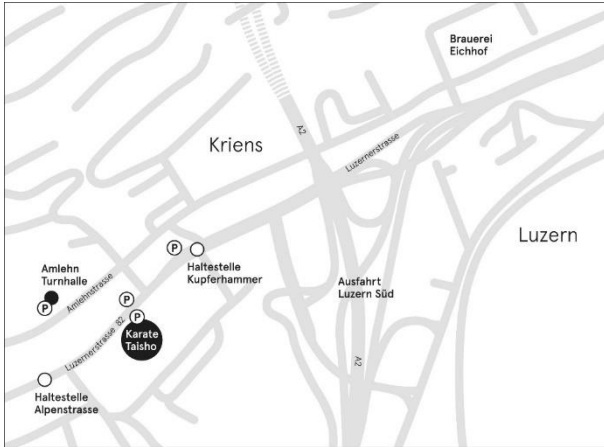

瑞西空手友会

TOMOKAI - INTERNATIONAL KARATE SEMINAR

17./18. March 2018

Soke SAITO DEL SHIGEO
10 DAN Okinawa Karate

Hanshi IONEL BARA
8 DAN Okinawa Karate

Shihan TONI ROMANO
7 DAN Shotokan

Program

Saturday	Amlehn sports hall Amlehnstrasse 29, 6010 Kriens	Dojo Luzernerstrasse 82, 6010 Kriens
09:00 – 10:30	White / Yellow / Orange	
10:45 – 12:15	Brown / Black	Green / Blue
12:30 – 14:00	White / Yellow / Orange	
14:15 – 15:45	Brown / Black	Green / Blue

Children (up to 16 years)

Entire course (Sat+Sun) CHF 40

One training CHF 20

Getting there

Public transport

Train to Lucerne main station

Bus No 1 or 5 direction Kriens / Obernau
 Bus stop Kupferhammer or Alpenstrasse
 (timetable Bus No. 1 see below)